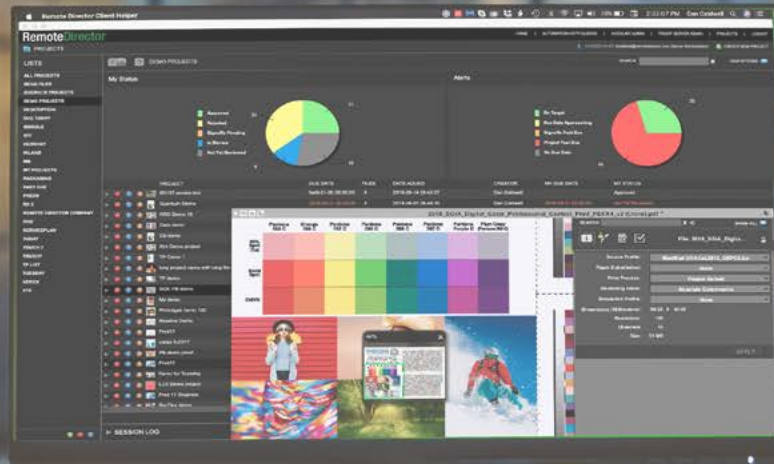

# ICS color

# DIGITAL COLOR PROOFING MADE EASY

When your work is color critical and time sensitive, there's a difference between a color accurate digital proof and a hard copy proof...

**TIME  
MONEY  
EFFICIENCY**

**Which can you afford  
to waste?**

Remote Director is the only software solely focused on digital color proofing. It works across platforms, operating systems, time zones to enable verified color accuracy and collaboration between stakeholders.