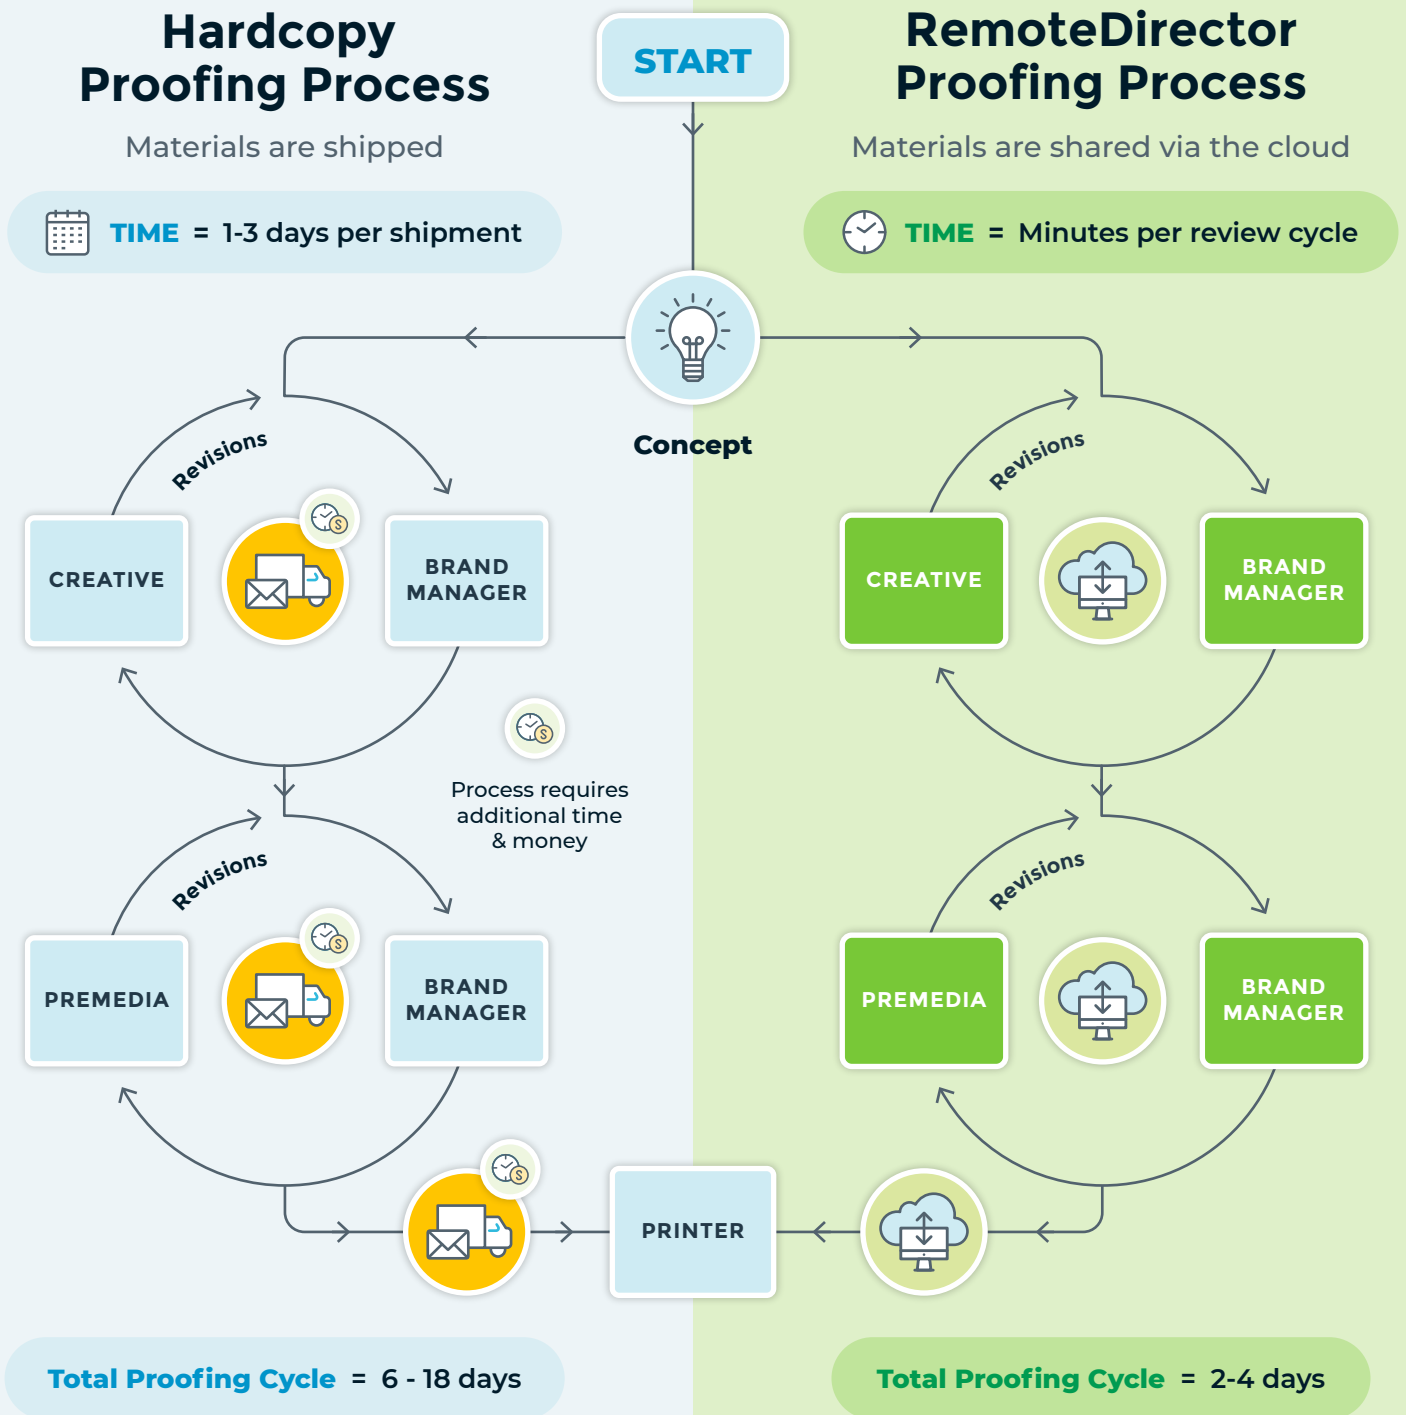

# TIME TO MARKET SAVINGS with ICScolor

Are you too busy to save time and money? Let us show you what's possible!

**The more revisions, the more you save!**

## With **RemoteDirector**

-  **Proof arrives in minutes, not days**
-  **Latest version is available to multiple approvers at the same time**
-  **The approved file can be downloaded instantly by the printer**
-  **Saves time and money in sending and re-sending hard proofs after each edit**
-  **Comments and edits are stored and visible by the entire team, reducing errors and revisions**
-  **More sustainable than traveling or shipping proofs around the globe**